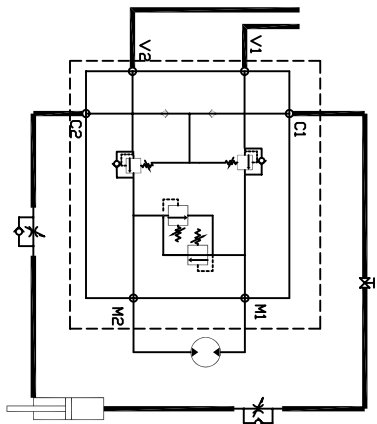

ITEM	PART	QTY	DESCRIPTION
1	318	1	HOSE ASSEMBLY 1 (SUPPLY)
2	319	1	HOSE ASSEMBLY 2 (SUPPLY)
3	021B	1	SEQUENCE VALVE ASSEMBLY
4	320A	1	HOSE ASSEMBLY 3 (SEQUENCE TO METERING)
5	321	2	METERING VALVE
6	322	1	BALL VALVE
7	323A	1	HOSE ASSEMBLY 4 (BALL TO CYLINDER)
8	068	1	GATE CYLINDER
9	324A	1	HOSE ASSEMBLY 5 (CYLINDER TO SEQUENCE)
10	325	2	HOSE ASSEMBLY 6 (SEQUENCE TO MOTOR)
11	315	1	PORT ADAPTER

MOBILE MUD HOG®
FLAP GATE HYDRAULICS