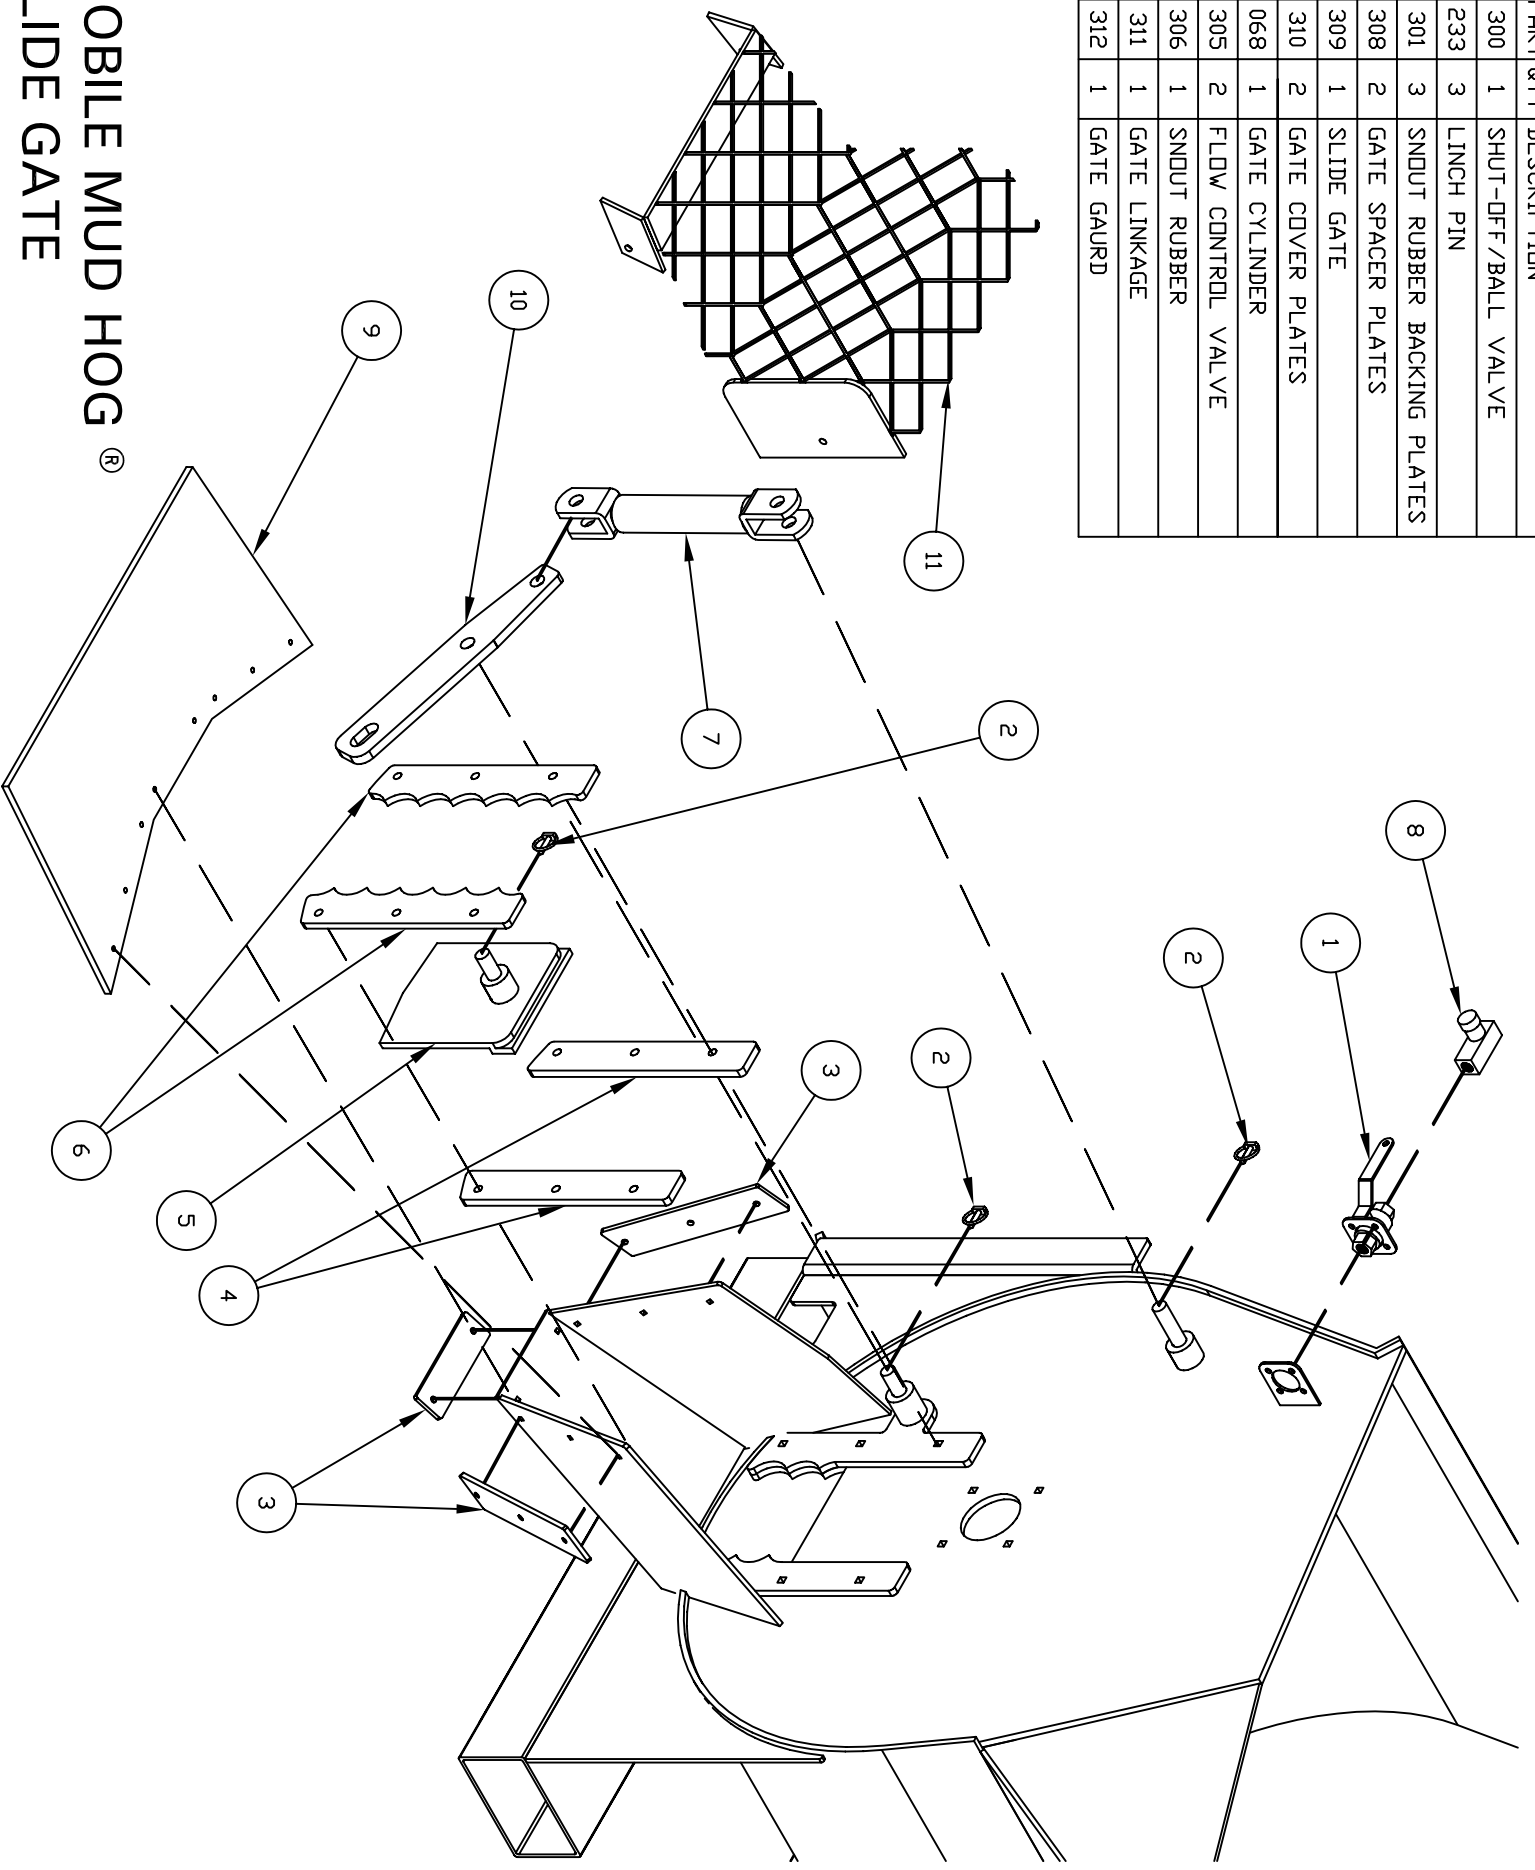

ITEM	PART	QTY	DESCRIPTION
1	021B	1	SEQUENCE VALVE ASSEMBLY
2	021C	2	SEQUENCE VALVE CARTRIDGE
3	315	1	PORT ADAPTER
4	316	1	GRATING
5	317	1	DRUM / ATTACHMENT
			PLATE ASSEMBLY

**MOBILE MUD HOG<sup>®</sup>**  
**FRAME**

# MOBILE MUD HOG<sup>®</sup> MECHANICAL

ITEM	PART	QTY	DESCRIPTION
1	217	1	CHAIN COUPLING GAURD
2	205	1	HYDRAULIC MOTOR
3	218	1	MOTOR HALF COUPLER
4	218A	1	MOTDR COUPLER KEY
5	212	1	ROLLER CHAIN
6	204	1	SHAFT HALF COUPLER
7	204A	1	SHAFT COUPLER KEY
8	202	1	CHAIN COUPLER KIT (INCLUDES 204, 204A, 212, 218, 218A)
9	200	2	ECCENTRIC LDOCK
10	201	2	ROLLER BEARING
11	203	3	BEARING SHIM
12	207	6	SHAFT SEAL RUBBER
13	206	6	SHAFT SEAL PLATES
14	207A	1	SHAFT SEAL KIT (INCLUDES 206, 207, BOLTS)
15	209	1	PADDLE RUBBER KIT W/ BOLTS
16	213	3	CENTER PADDLE COVER
17	210	2	DUTER PADDLE COVER
18	313	1	MMH PADDLE KIT W/ BOLTS
19	314	1	PADDLE SHAFT (14 CU. FT.)

ITEM	PART QTY	DESCRIPTION
1	300	1 SHUT-OFF/BALL VALVE
2	233	3 LINCH PIN
3	301	3 SNUOT RUBBER BACKING PLATES
4	308	2 GATE SPACER PLATES
5	309	1 SLIDE GATE
6	310	2 GATE COVER PLATES
7	068	1 GATE CYLINDER
8	305	2 FLOW CONTROL VALVE
9	306	1 SNUOT RUBBER
10	311	1 GATE LINKAGE
11	312	1 GATE GAURD

**MOBILE MUD HOG<sup>®</sup>**  
**SLIDE GATE**

ITEM	PART	QTY	DESCRIPTION
1	300	1	SHUT-OFF/BALL VALVE
2	233	4	LINCH PIN
3	301	3	SNDUT RUBBER BACKING PLATE
4	302	1	GATE RUBBER BACKING PLATE
5	303	1	GATE SEAL RUBBER
6	304	1	GATE WITH LINKAGE
7	068	1	GATE CYLINDER
8	305	2	FLOW CONTROL VALVE
9	306	1	SNDUT RUBBER
10	307	1	SPLASH GAURD