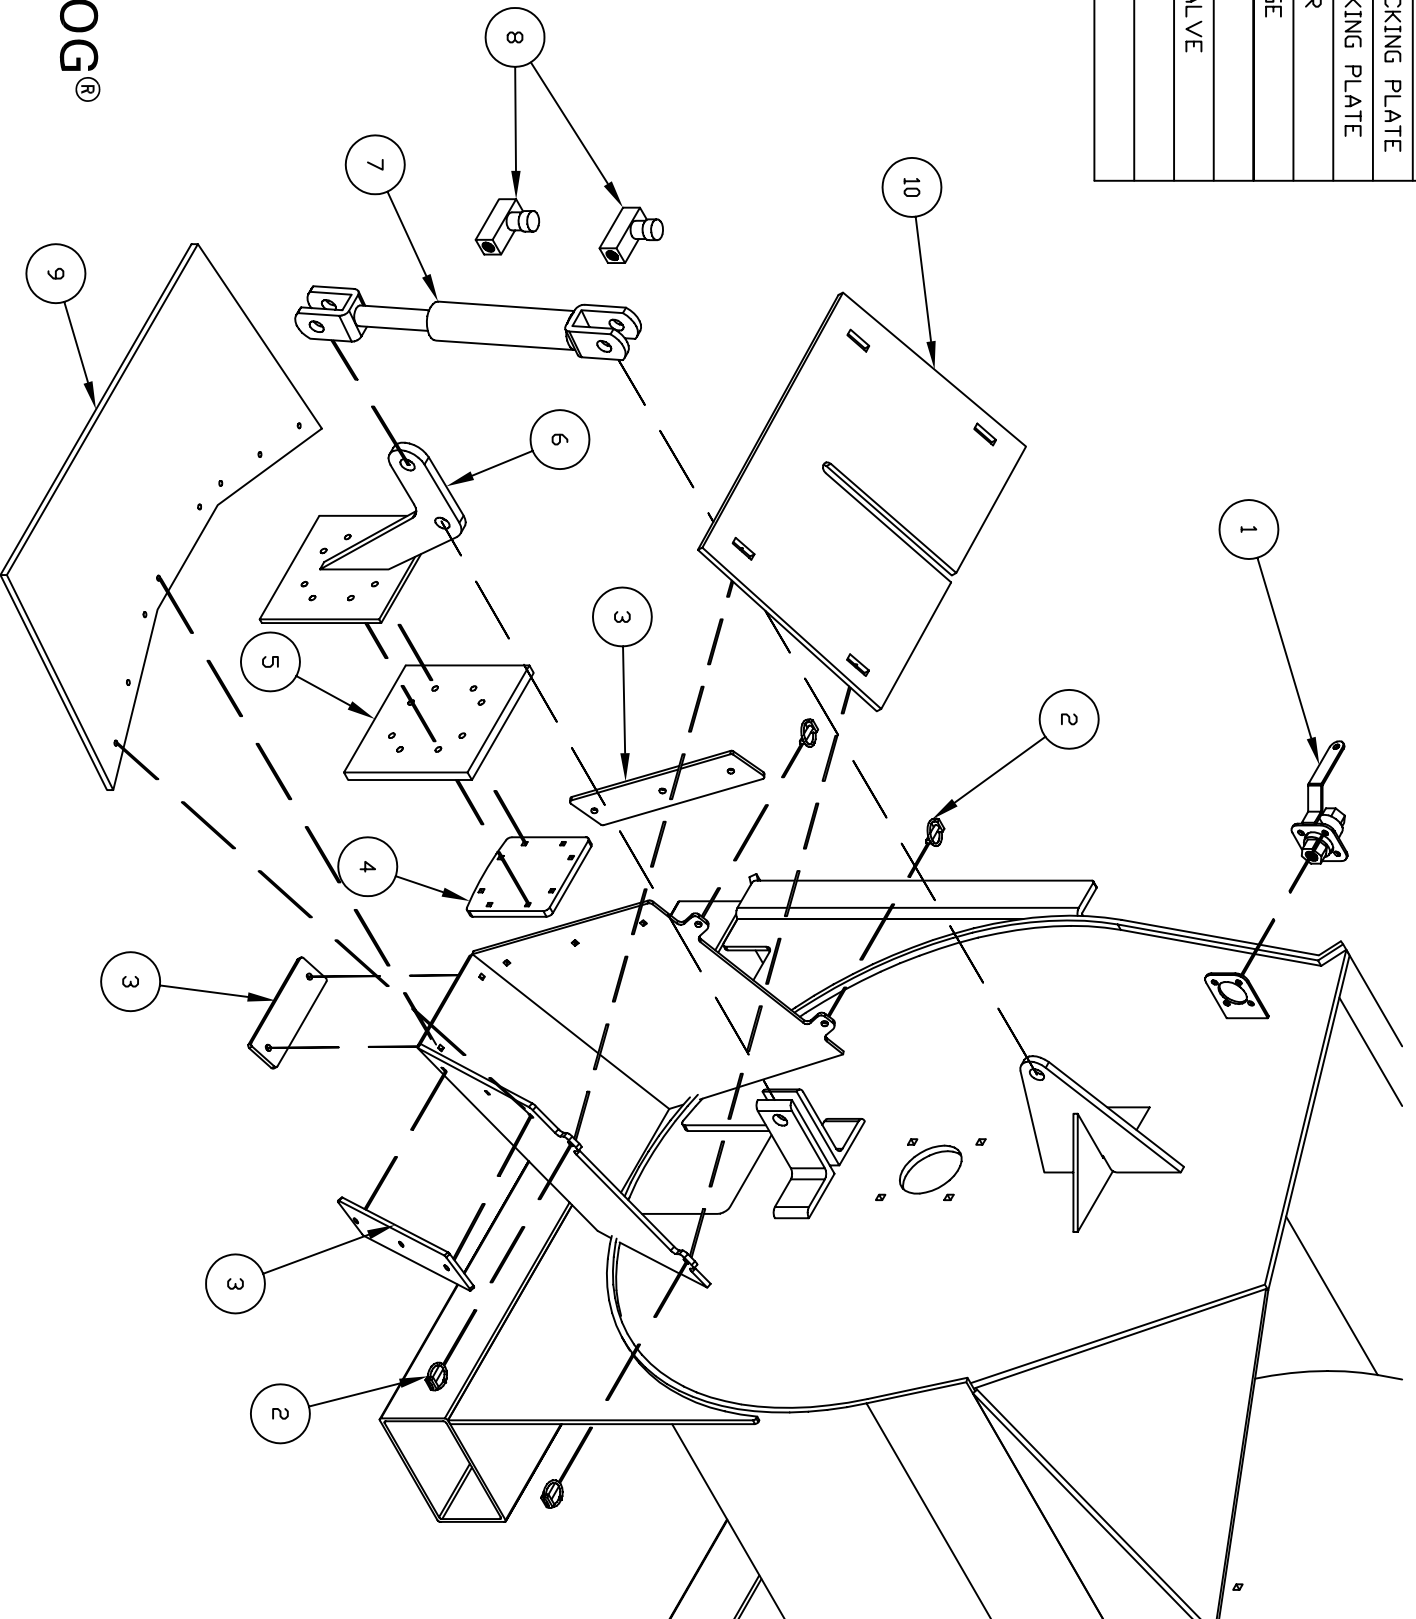

ITEM	PART	QTY	DESCRIPTION
1	021B	1	SEQUENCE VALVE ASSEMBLY
2	021C	2	SEQUENCE VALVE CARTRIDGE
3	315	1	PORT ADAPTER
4	316	1	GRATING
5	317	1	DRUM / ATTACHMENT
			PLATE ASSEMBLY

**MOBILE MUD HOG<sup>®</sup>**  
**FRAME**

# MOBILE MUD HOG<sup>®</sup> MECHANICAL

ITEM	PART	QTY	DESCRIPTION
1	217	1	CHAIN COUPLING GAURD
2	205	1	HYDRAULIC MOTOR
3	218	1	MOTOR HALF COUPLER
4	218A	1	MOTDR COUPLER KEY
5	212	1	ROLLER CHAIN
6	204	1	SHAFT HALF COUPLER
7	204A	1	SHAFT COUPLER KEY
8	202	1	CHAIN COUPLER KIT (INCLUDES 204, 204A, 212, 218, 218A)
9	200	2	ECCENTRIC LDOCK
10	201	2	ROLLER BEARING
11	203	3	BEARING SHIM
12	207	6	SHAFT SEAL RUBBER
13	206	6	SHAFT SEAL PLATES
14	207A	1	SHAFT SEAL KIT (INCLUDES 206, 207, BOLTS)
15	209	1	PADDLE RUBBER KIT W/ BOLTS
16	213	3	CENTER PADDLE COVER
17	210	2	DUTER PADDLE COVER
18	313	1	MMH PADDLE KIT W/ BOLTS
19	314	1	PADDLE SHAFT (14 CU. FT.)

ITEM	PART QTY	DESCRIPTION
1	300	1 SHUT-OFF/BALL VALVE
2	233	3 LINCH PIN
3	301	3 SNUOT RUBBER BACKING PLATES
4	308	2 GATE SPACER PLATES
5	309	1 SLIDE GATE
6	310	2 GATE COVER PLATES
7	068	1 GATE CYLINDER
8	305	2 FLOW CONTROL VALVE
9	306	1 SNUOT RUBBER
10	311	1 GATE LINKAGE
11	312	1 GATE GAURD

**MOBILE MUD HOG<sup>®</sup>**  
**SLIDE GATE**

ITEM	PART	QTY	DESCRIPTION
1	300	1	SHUT-OFF/BALL VALVE
2	233	4	LINCH PIN
3	301	3	SNDUT RUBBER BACKING PLATE
4	302	1	GATE RUBBER BACKING PLATE
5	303	1	GATE SEAL RUBBER
6	304	1	GATE WITH LINKAGE
7	068	1	GATE CYLINDER
8	305	2	FLOW CONTROL VALVE
9	306	1	SNDUT RUBBER
10	307	1	SPLASH GAURD