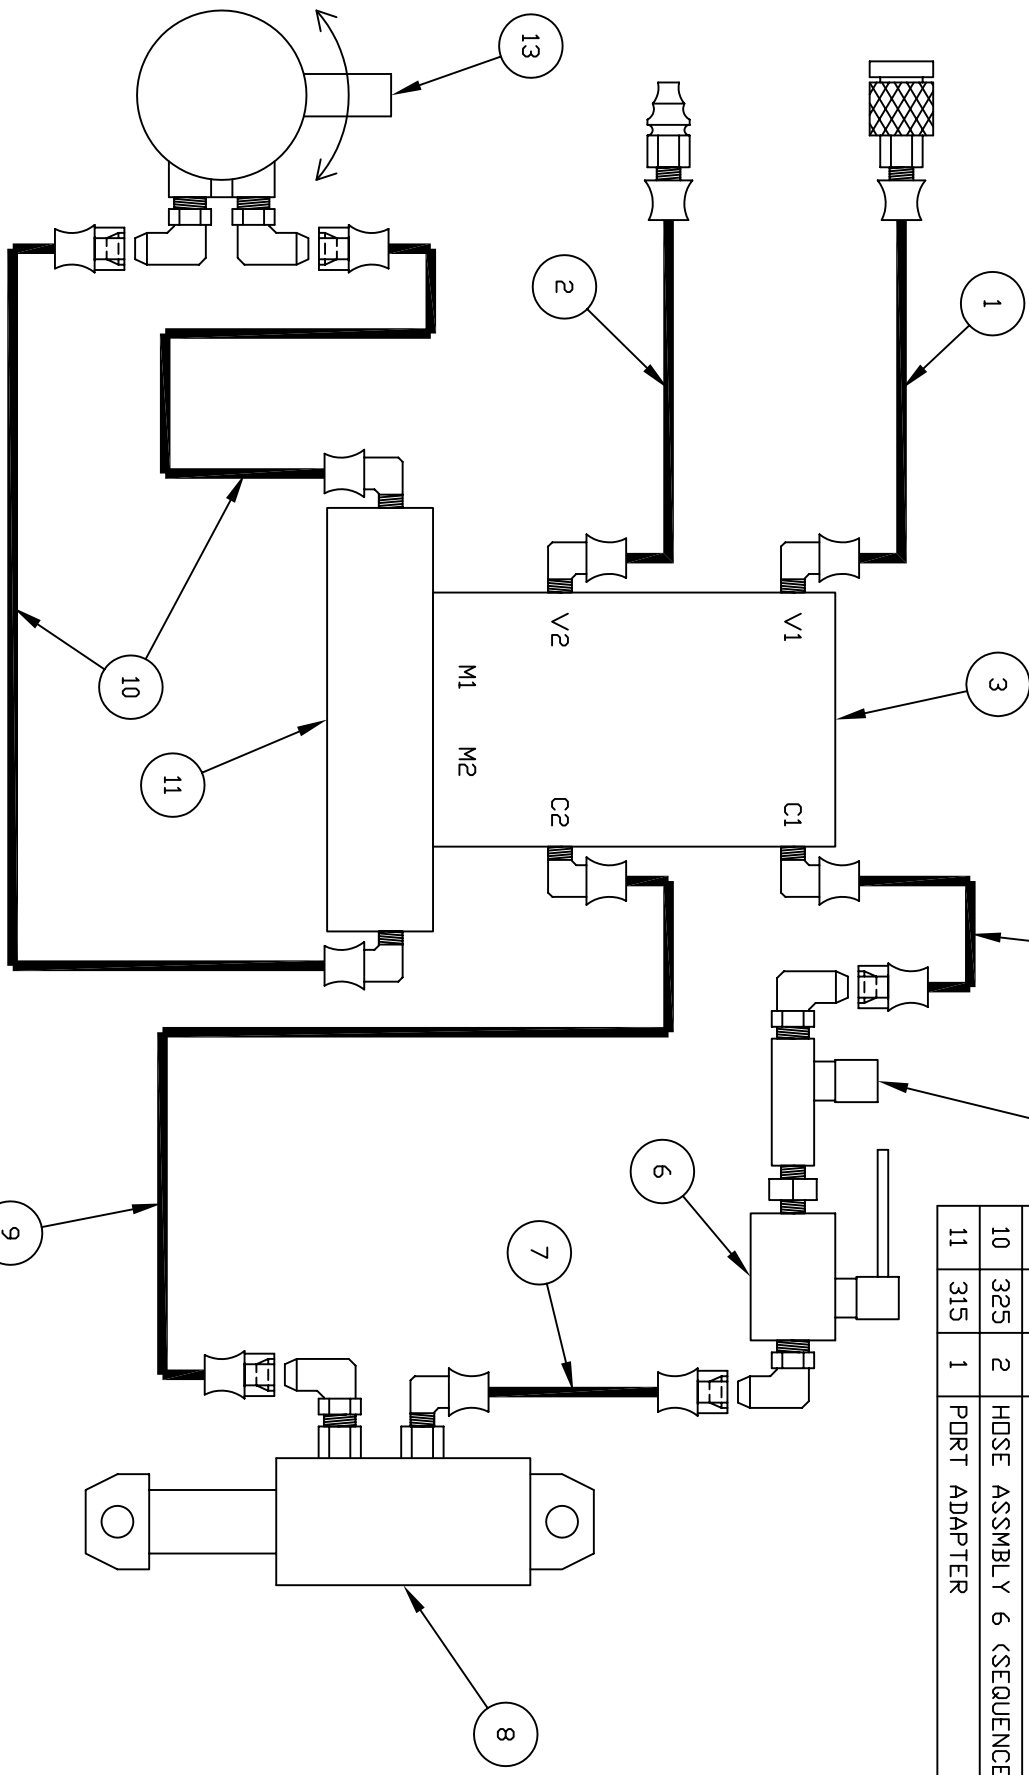

ITEM	PART	QTY	DESCRIPTION
1	318	1	HOSE ASSEMBLY 1 (SUPPLY)
2	319	1	HOSE ASSEMBLY 2 (SUPPLY)
3	021B	1	SEQUENCE VALVE ASSEMBLY
4	320	1	HOSE ASSEMBLY 3 (SEQUENCE TO METERING)
5	321	1	METERING VALVE
6	322	1	BALL VALVE
7	323	1	HOSE ASSEMBLY 4 (BALL TO CYLINDER)
8	068	1	GATE CYLINDER
9	324	1	HOSE ASSEMBLY 5 (CYLINDER TO SEQUENCE)
10	325	2	HOSE ASSEMBLY 6 (SEQUENCE TO MOTOR)
11	315	1	PORT ADAPTER