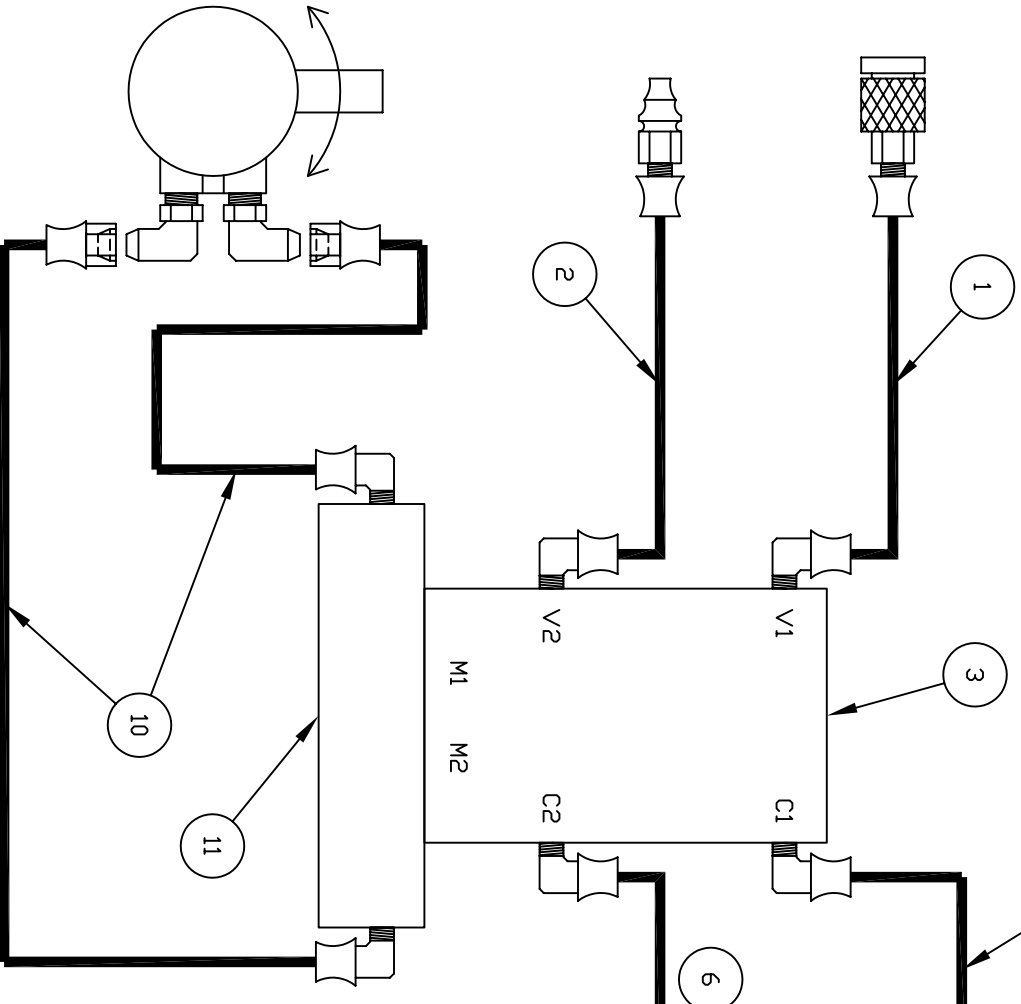

ITEM	PART	QTY	DESCRIPTION
1	318	1	HOSE ASSEMBLY 1 (SUPPLY)
2	319	1	HOSE ASSEMBLY 2 (SUPPLY)
3	021B	1	SEQUENCE VALVE ASSEMBLY
4	320A	1	HOSE ASSEMBLY 3 (SEQUENCE TO METERING)
5	321	2	METERING VALVE
6	322	1	BALL VALVE
7	323A	1	HOSE ASSEMBLY 4 (BALL TO CYLINDER)
8	068	1	GATE CYLINDER
9	324A	1	HOSE ASSEMBLY 5 (CYLINDER TO SEQUENCE)
10	325	2	HOSE ASSEMBLY 6 (SEQUENCE TO MOTOR)
11	315	1	PORT ADAPTER

MOBILE MUD HOG®
FLAP GATE HYDRAULICS