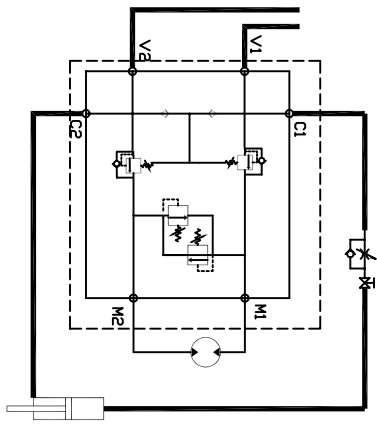

ITEM	PART	QTY	DESCRIPTION
1	318	1	HOSE ASSEMBLY 1 (SUPPLY)
2	319	1	HOSE ASSEMBLY 2 (SUPPLY)
3	021B	1	SEQUENCE VALVE ASSEMBLY
4	320	1	HOSE ASSEMBLY 3 (SEQUENCE TO METERING)
5	321	1	METERING VALVE
6	322	1	BALL VALVE
7	323	1	HOSE ASSEMBLY 4 (BALL TO CYLINDER)
8	068	1	GATE CYLINDER
9	324	1	HOSE ASSEMBLY 5 (CYLINDER TO SEQUENCE)
10	325	2	HOSE ASSEMBLY 6 (SEQUENCE TO MOTOR)
11	315	1	PORT ADAPTER

MOBILE MUD HOG®
SLIDE GATE HYDRAULICS