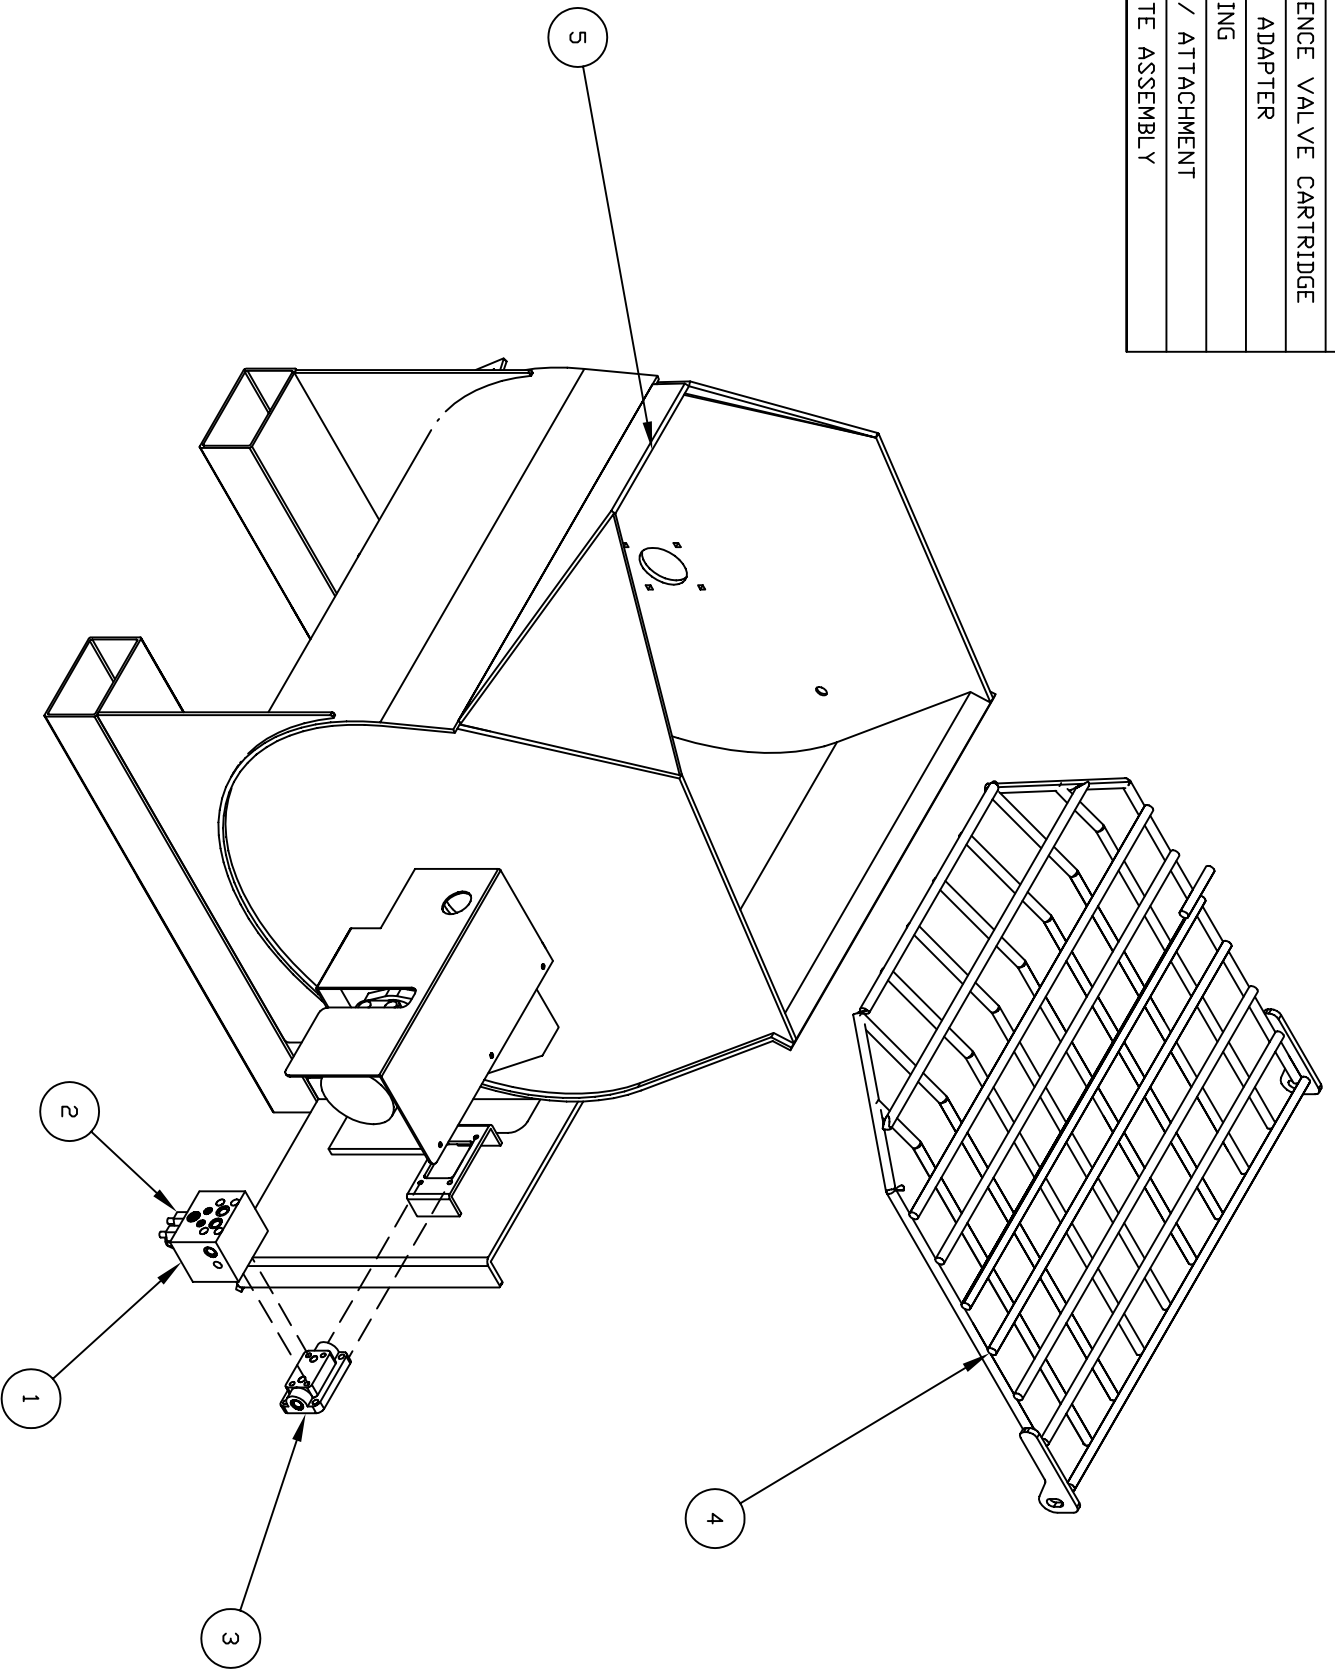

ITEM	PART	QTY	DESCRIPTION
1	021B	1	SEQUENCE VALVE ASSEMBLY
2	021C	2	SEQUENCE VALVE CARTRIDGE
3	315	1	PORT ADAPTER
4	316	1	GRATING
5	317	1	DRUM / ATTACHMENT
			PLATE ASSEMBLY

**MOBILE MUD HOG<sup>®</sup>**  
**FRAME**

# MOBILE MUD HOG<sup>®</sup> MECHANICAL

ITEM	PART	QTY	DESCRIPTION
1	217	1	CHAIN COUPLING GAURD
2	205	1	HYDRAULIC MOTOR
3	218	1	MOTOR HALF COUPLER
4	218A	1	MOTDR COUPLER KEY
5	212	1	ROLLER CHAIN
6	204	1	SHAFT HALF COUPLER
7	204A	1	SHAFT COUPLER KEY
8	202	1	CHAIN COUPLER KIT (INCLUDES 204, 204A, 212, 218, 218A)
9	200	2	ECCENTRIC LDOCK
10	201	2	ROLLER BEARING
11	203	3	BEARING SHIM
12	207	6	SHAFT SEAL RUBBER
13	206	6	SHAFT SEAL PLATES
14	207A	1	SHAFT SEAL KIT (INCLUDES 206, 207, BOLTS)
15	209	1	PADDLE RUBBER KIT W/ BOLTS
16	213	3	CENTER PADDLE COVER
17	210	2	DUTER PADDLE COVER
18	313	1	MMH PADDLE KIT W/ BOLTS
19	314	1	PADDLE SHAFT (14 CU. FT.)

ITEM	PART QTY	DESCRIPTION
1	300	1 SHUT-OFF/BALL VALVE
2	233	3 LINCH PIN
3	301	3 SNUOT RUBBER BACKING PLATES
4	308	2 GATE SPACER PLATES
5	309	1 SLIDE GATE
6	310	2 GATE COVER PLATES
7	068	1 GATE CYLINDER
8	305	2 FLOW CONTROL VALVE
9	306	1 SNUOT RUBBER
10	311	1 GATE LINKAGE
11	312	1 GATE GAURD