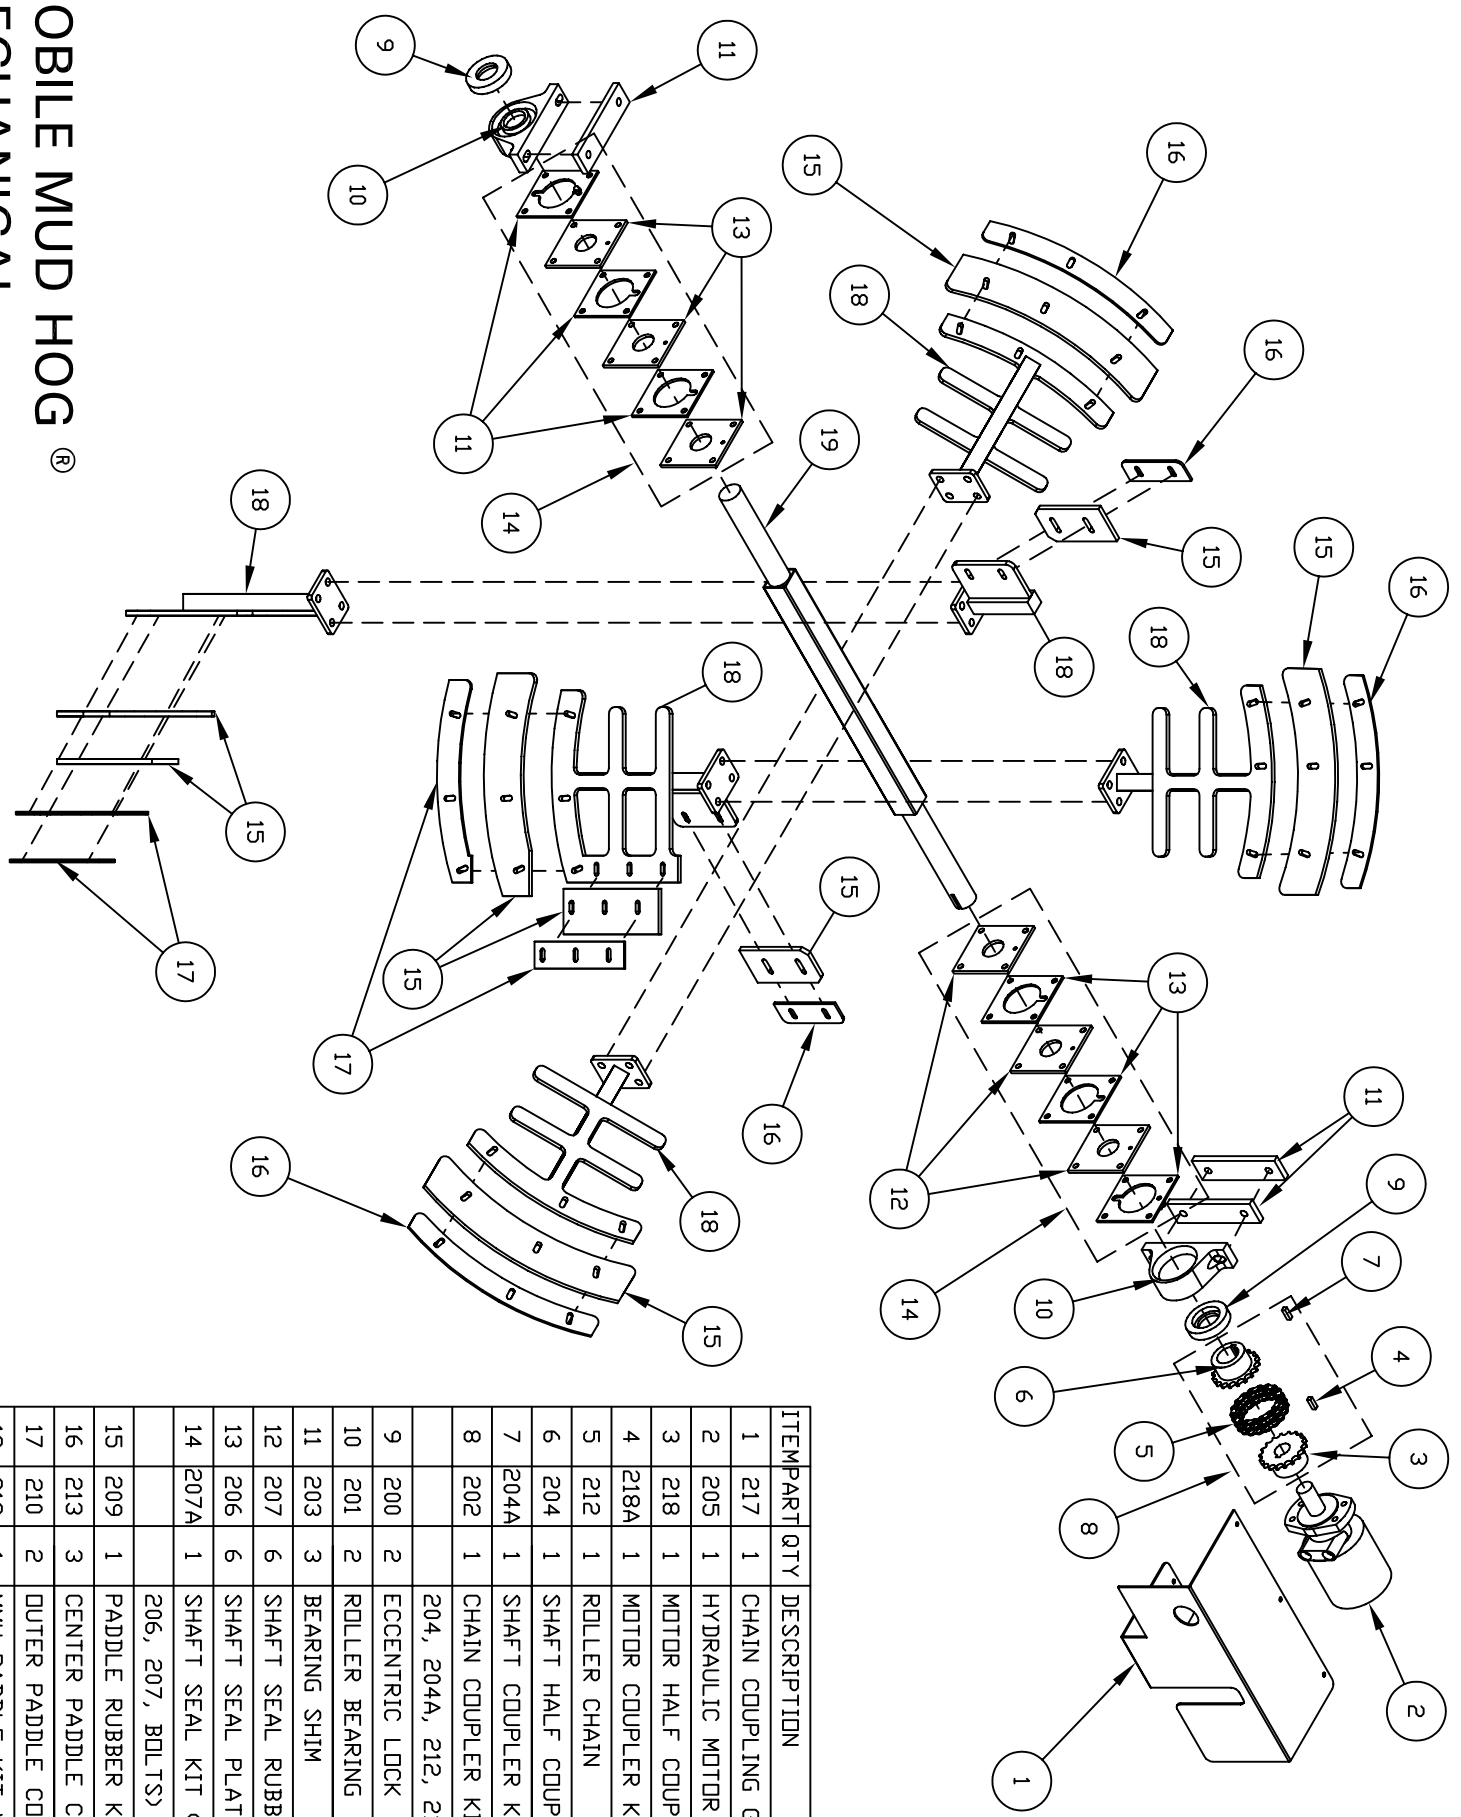

ITEM	PART	QTY	DESCRIPTION
1	021B	1	SEQUENCE VALVE ASSEMBLY
2	021C	2	SEQUENCE VALVE CARTRIDGE
3	315	1	PORT ADAPTER
4	316	1	GRATING
5	317	1	DRUM / ATTACHMENT
			PLATE ASSEMBLY

**MOBILE MUD HOG<sup>®</sup>**  
**FRAME**

# MOBILE MUD HOG<sup>®</sup> MECHANICAL

ITEM	PART	QTY	DESCRIPTION
1	217	1	CHAIN COUPLING GAURD
2	205	1	HYDRAULIC MOTOR
3	218	1	MOTOR HALF COUPLER
4	218A	1	MOTDR COUPLER KEY
5	212	1	ROLLER CHAIN
6	204	1	SHAFT HALF COUPLER
7	204A	1	SHAFT COUPLER KEY
8	202	1	CHAIN COUPLER KIT (INCLUDES 204, 204A, 212, 218, 218A)
9	200	2	ECCENTRIC LDOCK
10	201	2	ROLLER BEARING
11	203	3	BEARING SHIM
12	207	6	SHAFT SEAL RUBBER
13	206	6	SHAFT SEAL PLATES
14	207A	1	SHAFT SEAL KIT (INCLUDES 206, 207, BOLTS)
15	209	1	PADDLE RUBBER KIT W/ BOLTS
16	213	3	CENTER PADDLE COVER
17	210	2	DUTER PADDLE COVER
18	313	1	MMH PADDLE KIT W/ BOLTS
19	314	1	PADDLE SHAFT (14 CU. FT.)

ITEM	PART QTY	DESCRIPTION
1	300	1 SHUT-OFF/BALL VALVE
2	233	3 LINCH PIN
3	301	3 SNUOT RUBBER BACKING PLATES
4	308	2 GATE SPACER PLATES
5	309	1 SLIDE GATE
6	310	2 GATE COVER PLATES
7	068	1 GATE CYLINDER
8	305	2 FLOW CONTROL VALVE
9	306	1 SNUOT RUBBER
10	311	1 GATE LINKAGE
11	312	1 GATE GAURD

**MOBILE MUD HOG<sup>®</sup>**  
**SLIDE GATE**

ITEM	PART	QTY	DESCRIPTION
1	300	1	SHUT-OFF/BALL VALVE
2	233	4	LINCH PIN
3	301	3	SNDUT RUBBER BACKING PLATE
4	302	1	GATE RUBBER BACKING PLATE
5	303	1	GATE SEAL RUBBER
6	304	1	GATE WITH LINKAGE
7	068	1	GATE CYLINDER
8	305	2	FLOW CONTROL VALVE
9	306	1	SNDUT RUBBER
10	307	1	SPLASH GAURD